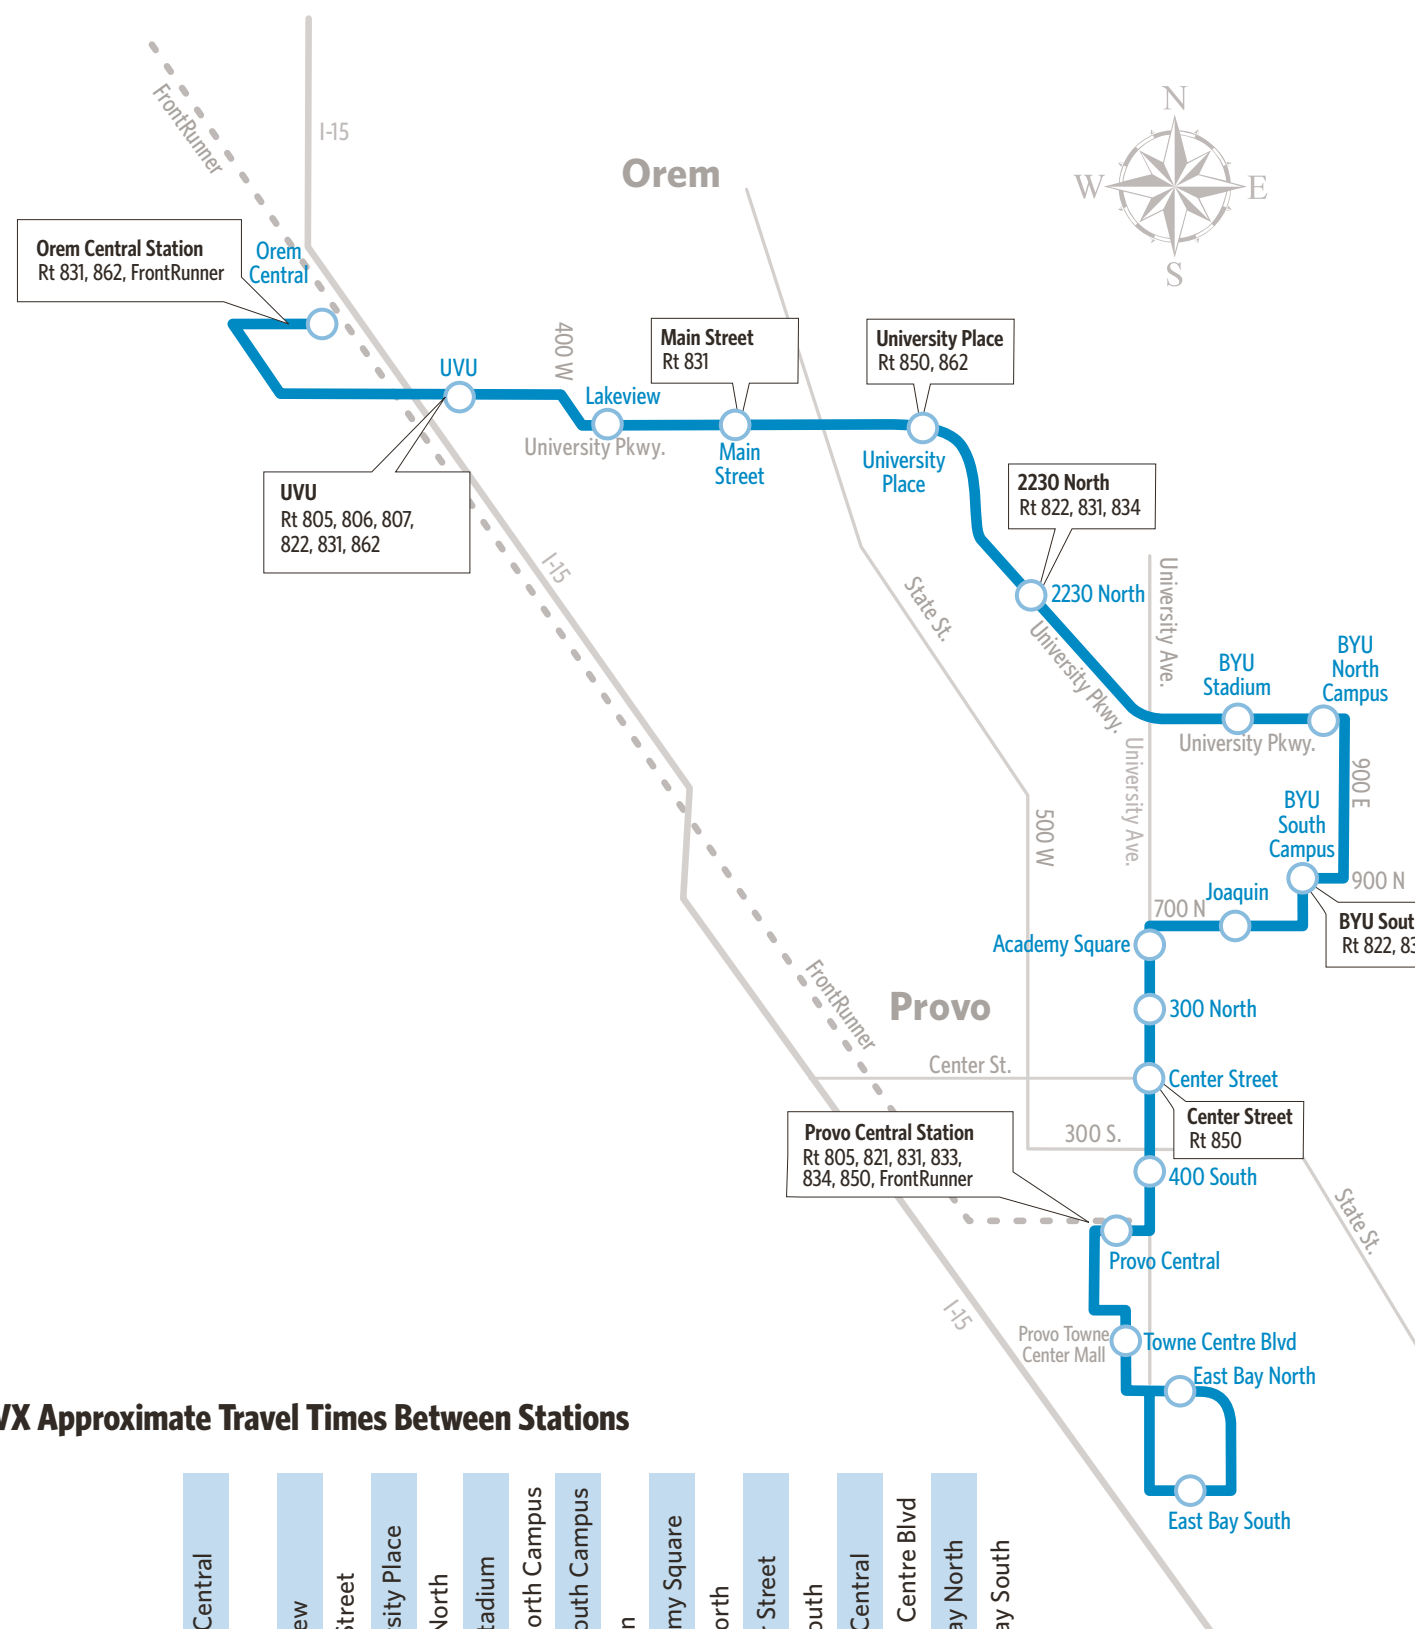

UVX Route 830X

UVX Station Name	Address
Orem Central	1350 W 900 S
UVU	701 W 1200 S
Lakeview	390 W University Pkwy
Main Street	10 E University Pkwy
University Place	570 E University Pkwy
2230 North	2220 N University Pkwy
BYU Stadium	372 E University Pkwy
BYU North Campus	716 E University Pkwy
BYU South Campus	735 E 900 N
Joaquin	424 E 700 N
Academy Square	592 N University Ave
300 North	298 N University Ave
Center Street	12 S University Ave
400 South	392 S University Ave
Provo Central	610 S Freedom Blvd
Towne Centre Blvd	1272 Towne Centre Blvd
East Bay North	172 E East Bay Blvd
East Bay South	202 E 1860 S

PLAN AND PAY WITH transit®

Available in the App Store
and Google Play.

WILL OPERATORS WAIT AT TIMEPOINTS?
No. Operators will leave the first timepoint on time and then travel as quickly as possible to the end of the route. Operators stop to let customers on and off the bus, but the operator does not keep a set schedule.

TRANSFERS
Upon payment of a fare, a transfer is good for travel in any direction, including return trip, for two (2) hours until the time cut. The value of a transfer towards a fare on a more expensive service is the regular cash fare.

Crosspoint is the approximate number of minutes it takes to travel between stations

UVX

830X

Orem Central Station
Orem, UVU
Provo, BYU
Provo Central Station