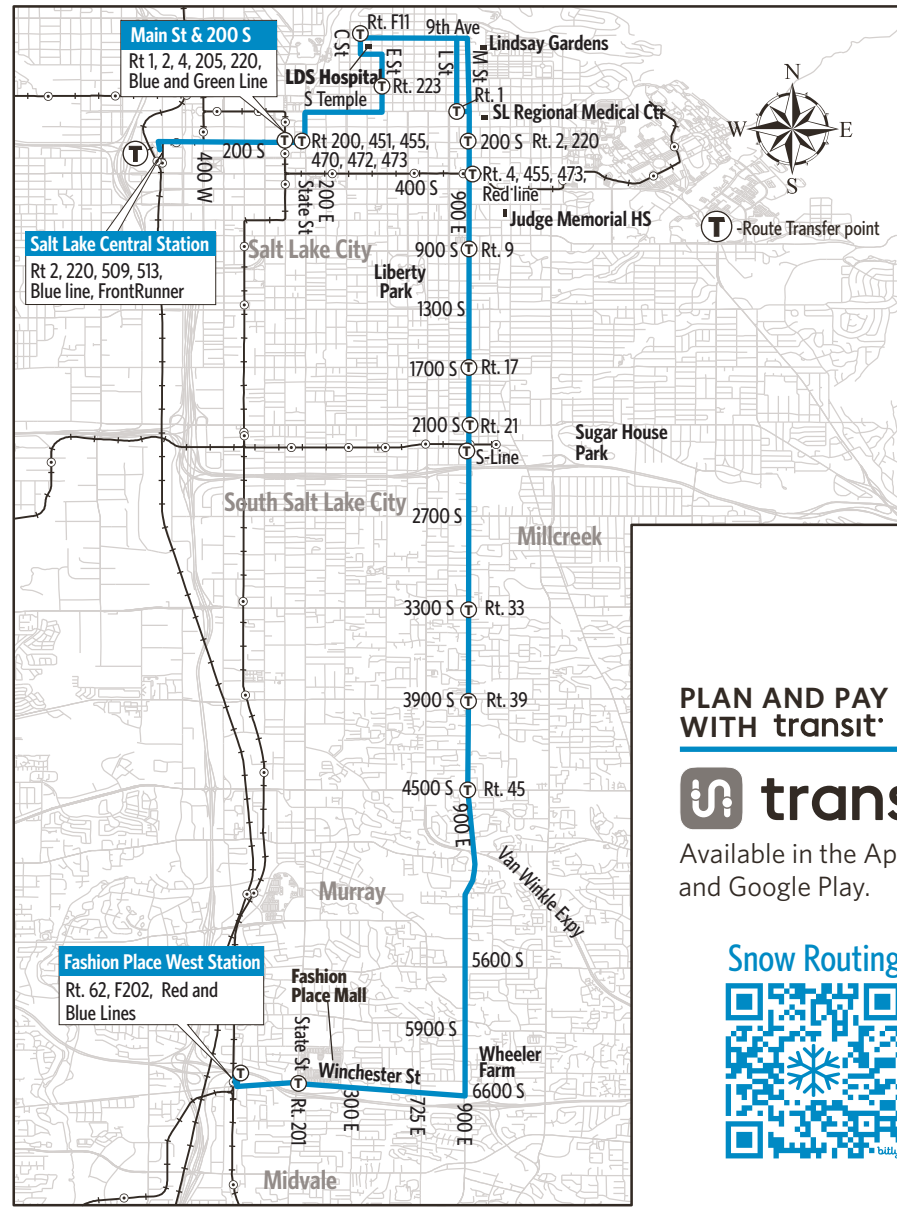

SEE SOMETHING? SAY SOMETHING!

To contact UTA police:
Call: 801-287-EYES (801-287-3937)
Or Text UTATIP and your tip to 274637

INTERPRETER

801-RIDE-UTA
call (801-743-3882)
Toll-Free (888-743-3882)

Intérprete 口譯 thông dịch viên
해석자 tumač переводчик
インタプリタ Dolmetscher ৯৯৯৯

Route 209 - 900 East

PLAN AND PAY WITH transit™

Available in the App Store and Google Play.

For Information Call 801-RIDE-UTA (801-743-3882)
outside Salt Lake County 888-RIDE-UTA (888-743-3882)
www.rideuta.com

209

900 East

HOW TO USE THIS SCHEDULE

Determine your timepoint based on when you want to leave or when you want to arrive. Read across for your destination and down for your time and direction of travel. A route map is provided to help you relate to the timepoints shown. Weekday, Saturday & Sunday schedules differ from one another.

UTA SERVICE DIRECTORY

- General Information, Schedules, Trip Planning and Customer Feedback: 801-RIDE-UTA (801-743-3882)
- Outside Salt Lake County call 888-RIDE-UTA (888-743-3882)
- For 24 hour automated service for next bus available use option 1. Have stop number and 3 digit route number (use 0 or 00 if number is not 3 digits).
- Pass By Mail Information 801-287-2204
- For Employment information please visit <http://www.rideuta.com/careers/>
- Travel Training 801-287-2275

LOST AND FOUND

Weber/South Davis: 801-626-1207 option 3
Utah County: 801-227-8923
Salt Lake County: 801-287-4664

FARES

Exact Fare is required. Fares are subject to change.

ACCESSIBLE SERVICE

Wheelchair accessible buses are available on all routes. Alternate format schedules are available upon request. Telephone communication for deaf/hearing impaired persons is available by dialing 711.

TRANSFERS

Upon payment of a fare, a transfer is good for travel in any direction, including return trip, for two (2) hours until the time cut. The value of a transfer towards a fare on a more expensive service is the regular cash fare.

BIKES ON BUSES

The Bikes on Buses service is available on all buses, except Paratransit.

HOLIDAYS

Please check rideuta.com for holiday service information.